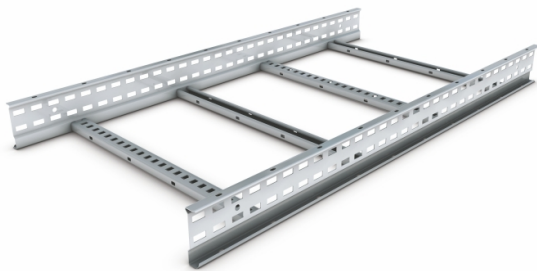

SW4-SL3-750-GY

Ladder Rack Straight Cable Steel Galvanised 750x100mmx3m

Technical

W (mm)	750
W1 (mm)	800
H (mm)	110
Length (mm)	3000
No. Rungs	10
Weight (kg)	23.12

Datasheet generated from <https://onetimepim.com> last updated Wednesday, March 31, 2021 3:59:22 PM

Height	H	110mm
Loading Depth	D	85mm
Ladder Width	W	100mm to 1050mm
Maximum Internal Width	W2	W + 14mm
Overall Width	W1	W + 50mm
Flange Width	F	25mm