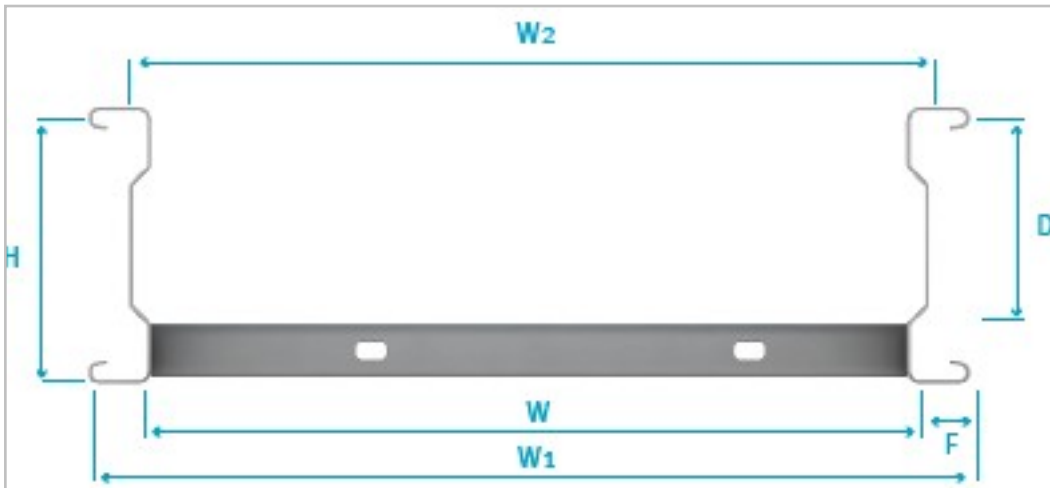

SW4-SL3-750-GY

Ladder Rack Straight Cable Steel Galvanised 750x100mmx3m

Technical

W (mm)	750
W1 (mm)	800
H (mm)	110
Length (mm)	3000
No. Rungs	10
Weight (kg)	23.12

Datasheet generated from <https://onetimepim.com> last updated Wednesday, March 31, 2021 3:59:22 PM

Height	H	110mm
Loading Depth	D	85mm
Ladder Width	W	100mm to 1050mm
Maximum Internal Width	W2	W + 14mm
Overall Width	W1	W + 50mm
Flange Width	F	25mm