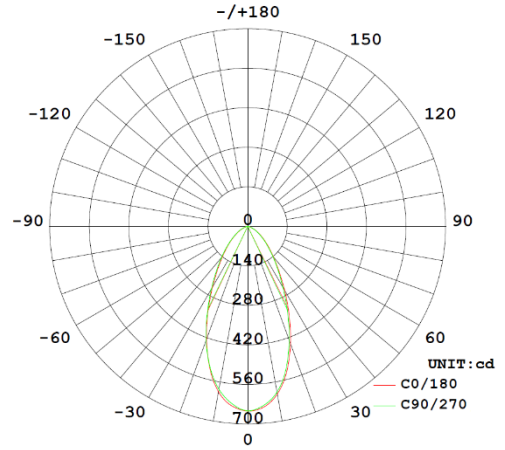

Diagram for RTEX-01 in 6W, 4000K. Other diagrams available on request