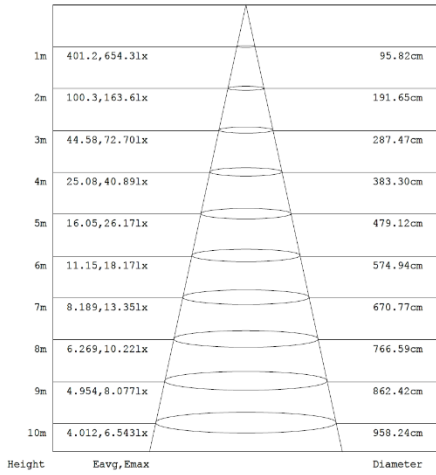

TRIUMPH EXPRESS LED FIRE RATED DOWNLIGHT 4W/6W, IP65

Diagram for RTEX-01 in 6W, 4000K Other diagrams available on request