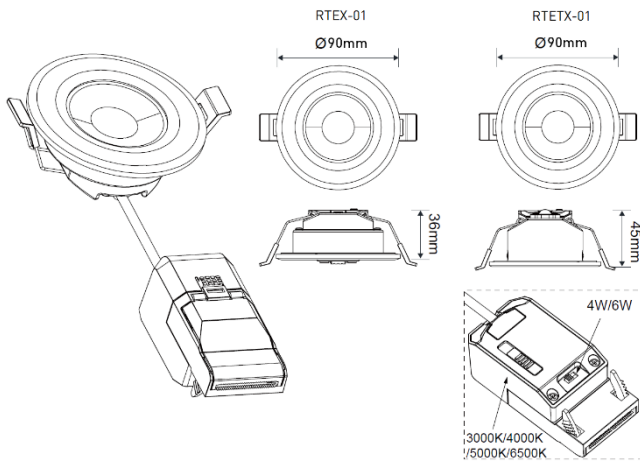

- RTEXTRIM-03 TRIUMPH EXPRESS trim, Chrome
- RTEXTRIM-04 TRIUMPH EXPRESS trim, Black
- RTEXTRIM-13 TRIUMPH EXPRESS trim, Brushed Chrome
- RLA250DTG-01 LOADPRO 250W LED Grid Dimmer
- R1001G2W 100W LED Wall Plate Dimmer

Time Off Delay:	NA
Illuminance Switching Range:	NA
Sensitivity Range (%):	NA
Mounting Height (max):	NA
Detection Zone Diameter (max):	NA