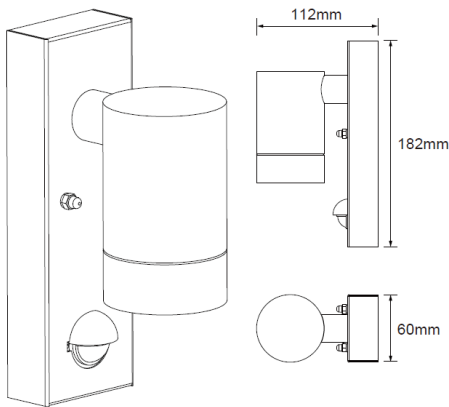

ROBUS®

OUTDOOR

CANEFINCH GU10 WALL LIGHT

1x50W, 2x50W Max, IP65

PRODUCT INFORMATION DOCUMENT

FEATURES

- Suitable to use with halogen GU10 lamps up to 50W or selected LED up to 7W
- Lumen output, beam angle, CCT and other parameters depending on lamps used
- Complete with built-in PIR with adjustable time delay of 10s to 10min and detection range of 5m to 8m
- High quality stainless steel housing ensuring good corrosion resistance
- Cable entry sealed with silicone grommet

BEAM ANGLE

DIMMING

CCT

SAFETY CLASS

Product Code:	Single	Double
Black	RCF1GUSSP-04	RCF2GUSSP-04
Brushed chrome	RCF1GUSSP-13	RCF2GUSSP-13
Grey	RCF1GUSSP-25	RCF2GUSSP-25
Comparable to:	NA	NA
Total Power (W):	50W Max	2x50W Max
Power Factor:	NA	NA
Total Light Output (lm):	NA	NA
Efficacy (lm/cctW):	NA	NA
Lux at 1m (lux):	NA	NA
CCT (K):	NA	NA
CRI:	NA	NA
IP:	65	65
Operation Temperature (°C):	-20 ≤ Ta ≤ +45	-20 ≤ Ta ≤ +45
Energy Class:	NA	NA
Rated Life to L70B50 (Hrs):	NA	NA
Dimensions LxWxH (mm):	112x60x182	110x60x222
Weight (kg):	0.9	1.0