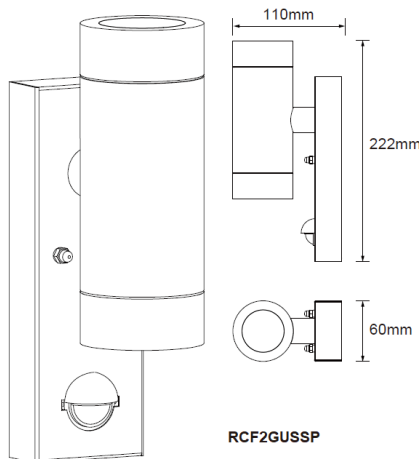

RCF2GUSSP

PLEASE NOTE: INFORMATION IN THIS DOCUMENT MAY BE SUBJECT TO CHANGE WITHOUT PRIOR NOTICE

IRE: TEL: +353 1 709 9000
UK: TEL: 0800 973 220
AUS: TEL: +61 7 3890 5444
NZ: TEL: +64 03 668 5285

WEB: ROBUS.COM
WEB: ROBUS.COM
WEB: ROBUS.COM.AU
WEB: ROBUSLED.CO.NZ

LED GROUP EUROPE · UK · AUSTRALIA · NEW ZEALAND · ASIA · MIDDLE EAST · AFRICA