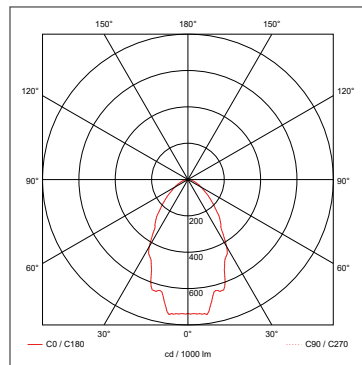

### Luminaire Output

Colour Temperature (K)	6500
Beam Angle (°)	120
LED Lifetime (L70) (Hours)	50000

### Escape Route 1 lux min

Mounting Height	Axial/Wall	Axial/Axial	Transverse/Axial	Transverse/Transverse	Transverse/Wall
2.0m	3.7	7.3	7.3	7.3	3.7
2.5m	4	8	8	8	4
3.0m	4.4	9	9	9	4.4

Illuminance values based on a maintenance factor of 0.8  
Photometric spacing data 1 Lux (centre to centre in metres on emergency escape routes)

### Open Areas

Mounting Height	Axial/Wall	Axial/Axial	Transverse/Axial	Transverse/Transverse	Transverse/Wall
2.0m	3.1	7	7	7	3.1
2.5m	3.3	7.5	7.5	7.5	3.3
3.0m	3.6	8.9	8.9	8.9	3.6

Illuminance values based on a maintenance factor of 0.8