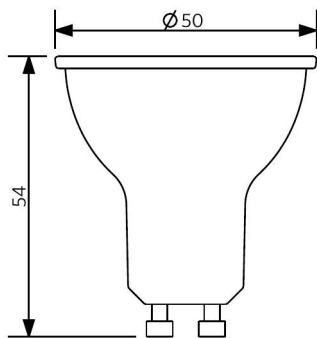

Specifications

Item Code	Item Description	Voltage (V)	Equivalent to (W)	Power (W)	Lumen	Efficacy (lm/W)	CCT (K)	Weight (kg/pc)	Energy Level
140060949	LED-E-GU10-5,2W-3000K-36D-DIM	220-240	Halogen 50W	5.2	350	67	3000	0.04	A+

Packaging Information

Item		Box			
Item Code	Item Description	Dimensions (mm) (LxWxH)	Gross Weight (kg)	EAN	pc/box
140060949	LED-E-GU10-5,2W-3000K-36D-DIM	52x52x62	0.05	6945730493798	1
140060949	LED-E-GU10-5,2W-3000K-36D-DIM	275x75x113	1.84	6945730471802	10

Dimensional Drawing (mm)

LED-E-GU10-5,2W

Photometric Data

LED-E-GU10-5,2W