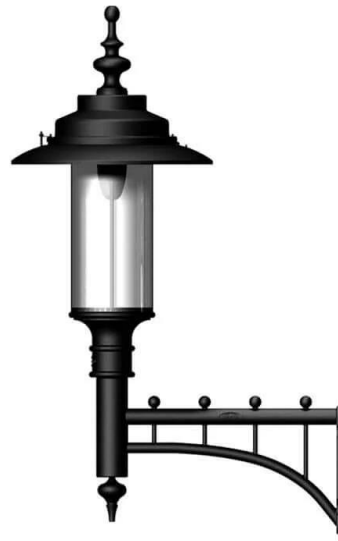

Large Georgian style wall light in cast iron and steel 1.27m (H440)

Product code	H440	
Location:	Wall Light	
Use:	Exterior	
IP Rating:	IP44	
Main Materials:	Cast Iron & Galvanised Steel	

Height (mm / "):	1270	50.00
Width (mm / "):	870	34.25
Weight (KGs / lbs):	23	50.72
Glazing:	Polycarbonate	

Bulb holder (STD / US):	E27	E26
Bulb included:	No	
Reccomended bulb:	LED 10W 2700K	
Voltage (STD / US):	220/240v	110/120V
Power Max:	100W	
Cable type:	3 core insulated	
Driver required:	No	
LED panel option:	Yes	

Finish:	Hand sprayed enamel gloss paint	
Colour:	Black as standard. Other colours available on request.	

Warranty:	Cast iron elements	

Chain Length (mm / "):	N/A	N/A

For more information on our lifetime guarantee please visit our website.

Please visit our website for information on best practices relating to the care and maintenance of this product.

Product notes: 1) All products are individually made to order so final dimensions may differ within manufacturing tolerances. 2) Additional colour finishes are available. 3) Bulbs not included

www.harteoutdoorlighting.com

Proudly handmade in Ireland