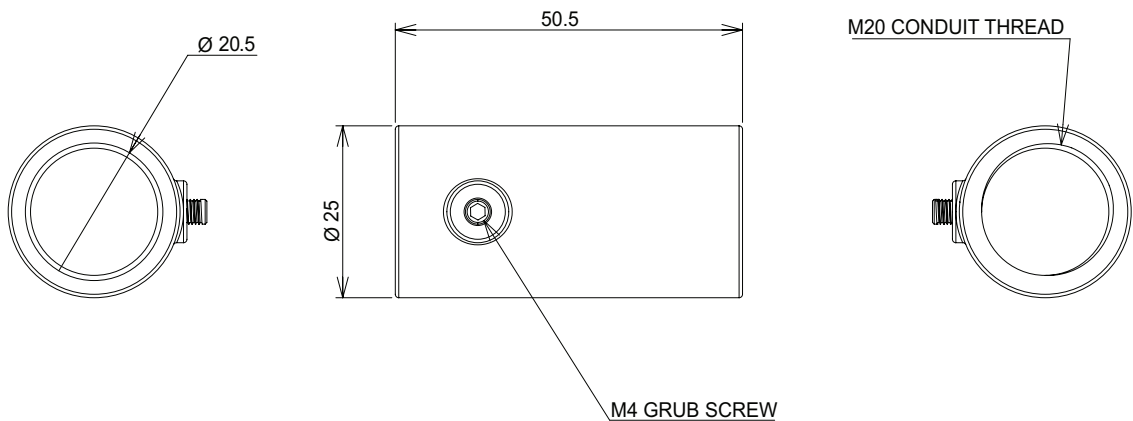

PRODUCT CODE: CL20GA
CONLOK® MALLEABLE CONDUIT BOX

DESCRIPTION

20mm Conlok® Female Adaptor

FINISH

Hot Dipped Galvanised

MATERIAL

Malleable Iron

PACKAGING

Packed in qty 40

ADDITIONAL NOTES

Conforms to BS EN61386-21:2004
Supplied with 12.9 Grade Grub Screw
1 x Allen key is supplied in each inner box

Ⓢ Values are nominal and with a general tolerance $\pm 5\%$ unless otherwise specified