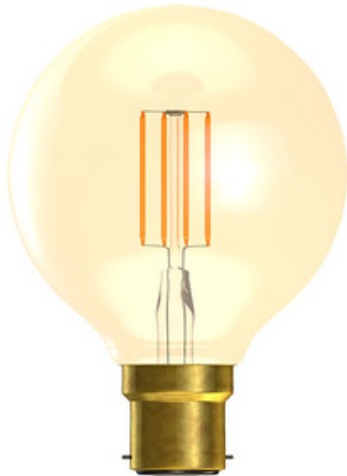

Lamps / LED

4W LED Vintage Globe Dimmable - BC, Amber, 2000K (Upgraded Product – Order New Code: 60803)

The LED Vintage Lamp has become one of the most recognisable lamp types on the market. Widely used in the hospitality sector and domestically alike, the LED Vintage Lamp combines a traditional look with the energy saving benefits of LED Lighting. With 2 sizes available, the Vintage Globes can be used in a variety of applications, whether that be a cosy lounge or large bar & restaurant.

- Dimmable and Non-Dimmable available
- Special extended filament to replicate traditional vintage amber glow
- Amber Glass Coating For Decorative Vintage Look
- Over 90% energy saving compared to Incandescent Vintage Lamps
- Super low energy consumption

Country Of Origin	CN
--------------------------	----

UNSPSC Code	39101628
--------------------	----------

Technical Specification

Volts (V)	240
Watts (W)	4
Cap	BC/B22
Colour Temp (K)	2000
Dimmable?	1
Lumens (lm)	330
Life Hours	15,000
Beam Angle	300°
Energy Rating	G
CRI (Ra)	85
Switching Cycles	8,000
Frequency (Hz)	50/60
LED Drive Current	20
Energy Consumption (kWh/1000h)	4