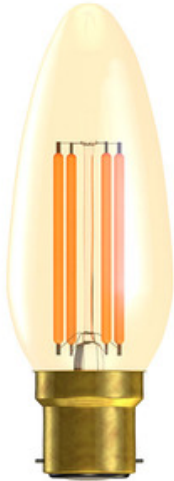

Lamps / LED

4W LED Vintage Candle - BC, Amber, 2000K (Upgraded Product – Order New Code: 60807)

The LED Vintage Lamp has become one of the most recognisable lamp types on the market. Widely used in both the hospitality & domestic sectors, the LED Vintage Lamp combines a traditional look with the energy saving benefits of LED Lighting. The Vintage Candle is an ideal replacement for inefficient light sources in wall lights and chandeliers.

- Dimmable and Non-Dimmable available
- Special extended filament to replicate traditional vintage amber glow
- Amber Glass Coating For Decorative Vintage Look
- Over 90% energy saving compared to incandescent vintage lamps
- Super low energy consumption

Country Of Origin	CN
--------------------------	----

UNSPSC Code	39101628
--------------------	----------

Technical Specification

Volts (V)	240
Watts (W)	4
Cap	BC/B22
Colour Temp (K)	2000
Dimmable?	0
Lumens (lm)	330
Life Hours	15,000
Beam Angle	300°
Energy Rating	G
CRI (Ra)	85
Switching Cycles	8,000
Frequency (Hz)	50/60
LED Drive Current	30
Energy Consumption (kWh/1000h)	4