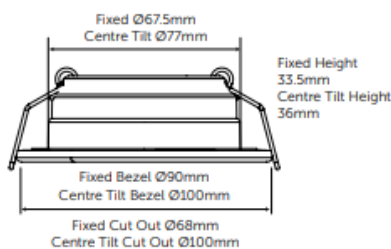

Technical Specification

Product Code	11377V2
Reference	
Guarantee	8 Years
EAN	5013588900131
Commodity Code	9405423990
Country of Origin	CN
UNSPSC Code	39111515