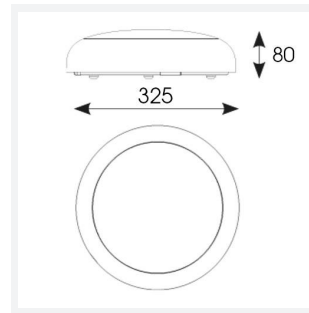

## PRODUCT FEATURES

- Slim and modern bulkhead suitable for residential, commercial and industrial applications as well as ancillary areas
- All polycarbonate construction with opal diffuser and white trim ring with optional chrome, satin chrome or graphite trim ring accessories
- Gear tray located on the bezel, allowing the base to be installed and then the bezel connected, this coupled with 4x 20mm conduit entry points on base ensure a quick and simple installation
- Instant light output and unlimited switching
- High efficiency up to 145lm/W
- CCT selectable between 3000K, 4000K and 6500K and power selectable; offering a choice of 3 outputs, in one luminaire
- Two options of microwave sensor emergency

GENERAL INFORMATION	
Wattage	9W - 16W
Lumens Delivered	(4000K) 9W: 1200lm 12W: 1800lm 16W: 2300lm
Lm/W	(4000K) 9W: 135lm/W 12W: 145lm/W 16W: 145lm/W
Beam Angle	110
CRI	80
CCT	3000/4000/6500K
Input	220/240V
Operating Temp	-20°C - 40°C
SDCM	5
UGR	26
Product Weight without Packaging	0.9 kg

TECHNICAL INFORMATION	
Light Source	LED
Colour / Finish	White
IP Rating	IP65
Class Protection	2
Internal / External	Internal / External
Surface / Recessed / Suspended	Ceiling, Wall
Lumen Depreciation	L70 54,000h
Warranty (Years)	5
CE Mark	Yes
Diameter	325 mm
Height	80 mm