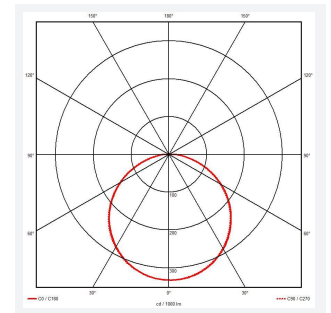

## PRODUCT FEATURES

- Slim and modern bulkhead suitable for residential, commercial and industrial applications as well as ancillary areas
- All polycarbonate construction with opal diffuser and white trim ring with optional chrome, satin chrome or graphite trim ring accessories
- Gear tray located on the bezel, allowing the base to be installed and then the bezel connected, this coupled with 4x 20mm conduit entry points on base ensure a quick and simple installation
- Instant light output and unlimited switching
- High efficiency up to 145lm/W
- CCT selectable between 3000K, 4000K and 6500K and power selectable; offering a choice of 3 outputs, in one luminaire
- Two options of microwave sensor emergency

GENERAL INFORMATION	
Wattage	9W - 16W
Lumens Delivered	(4000K) 9W: 1200lm 12W: 1800lm 16W: 2300lm
Lm/W	(4000K) 9W: 135lm/W 12W: 145lm/W 16W: 145lm/W
Beam Angle	110
CRI	80
CCT	3000/4000/6500K
Input	220/240V
Operating Temp	-20°C - 40°C
SDCM	5
UGR	26
Product Weight without Packaging	0.9 kg

TECHNICAL INFORMATION	
Light Source	LED
Colour / Finish	White
IP Rating	IP65
Class Protection	2
Internal / External	Internal / External
Surface / Recessed / Suspended	Ceiling, Wall
Lumen Depreciation	L70 54,000h
Warranty (Years)	5
CE Mark	Yes
Diameter	325 mm
Height	80 mm