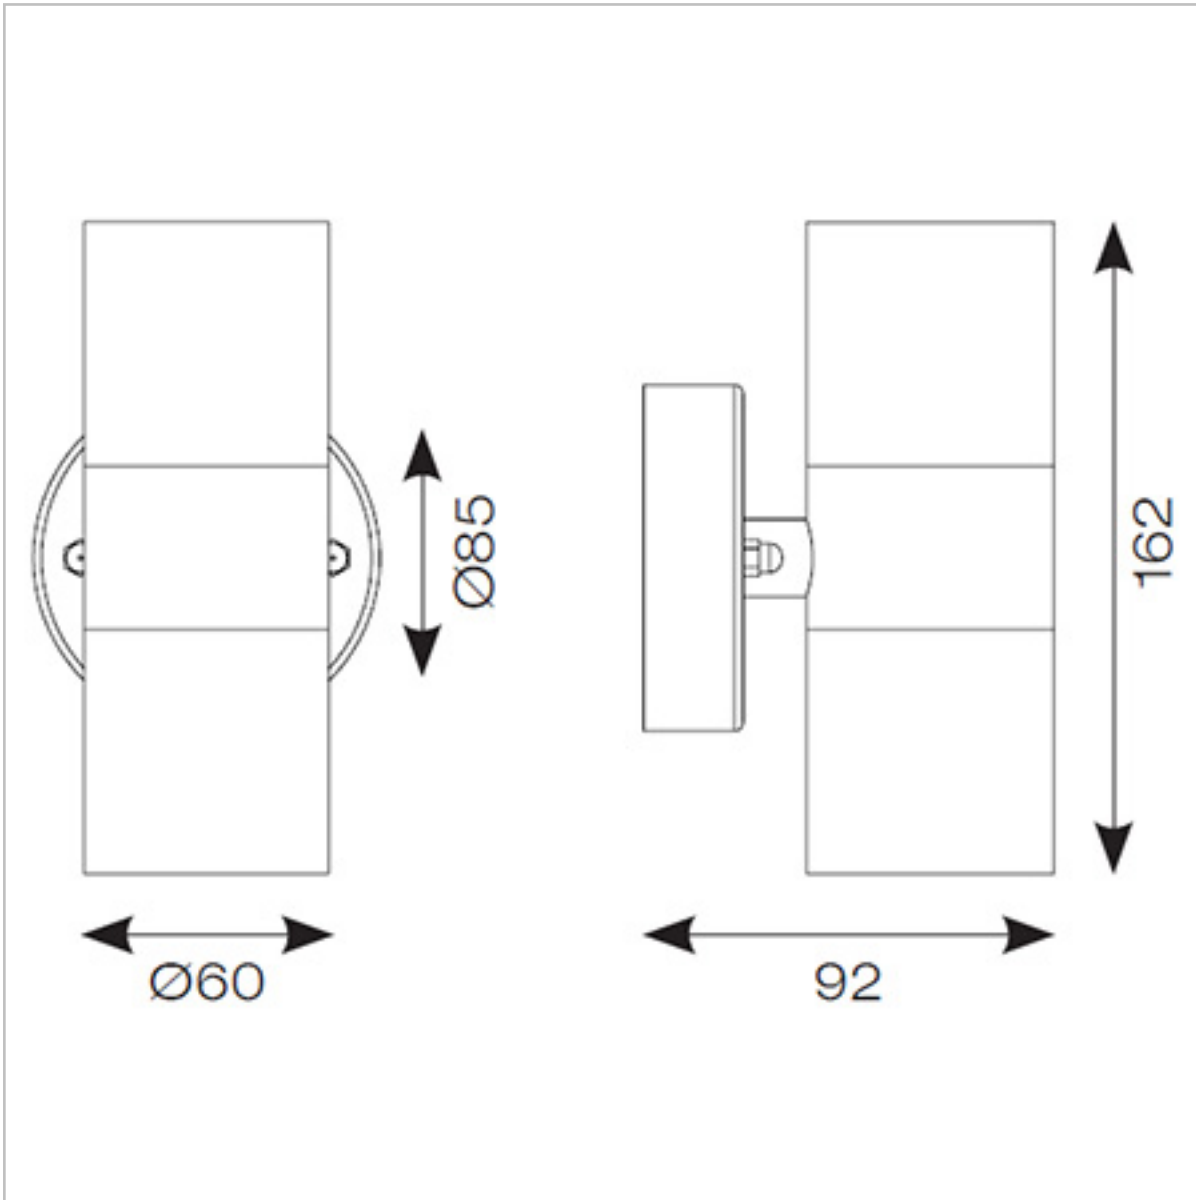

Technical Information

Wattage	50W
Input	220-240V
Hertz	50/60Hz
Operating Temp	-10°C to 40°C

Datasheet generated from <https://onetimepim.com> last updated Monday, June 27, 2022 8:45:16 AM